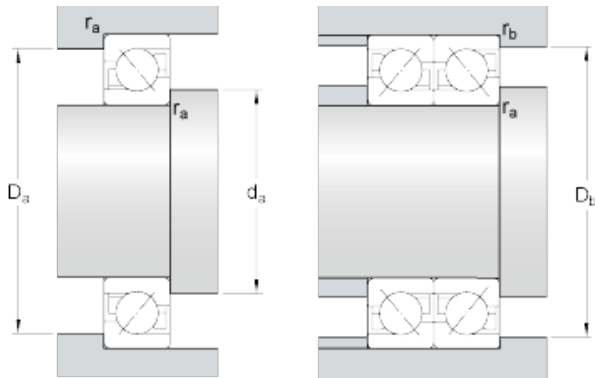

NTN-SNR BEARING RULMENTI S.R.L.

60 mm x 110 mm x 22 mm skf 7212 BEGBP
Single row angular contact ball bearings

Bearing No. 7212 BEGBP

7212 BEGBP Bearing 2D drawings and 3D CAD models

d	60 mm
D	110 mm
B	22 mm
d ₁	79.6 mm
d ₂	69.32 mm
D ₁	91.55 mm
a	47 mm
r _{1,2} min.	1.5 mm
r _{3,4} min.	1 mm
d _a min.	69 mm
D _a max.	101 mm
D _b max.	104 mm
r _a max.	1.5 mm
r _b max.	1 mm
Basic dynamic load rating C	61 kN
Basic static load rating C ₀	50 kN
Fatigue load limit P _u	2.12 kN
Reference speed	7000 r/min
Limiting speed	7500 r/min
Calculation factor A	0.0344
Calculation factor k _r	0.095
Calculation factor e	1.14
Calculation factor X	0.35
Calculation factor Y ₀	0.26
Calculation factor Y ₂	0.57