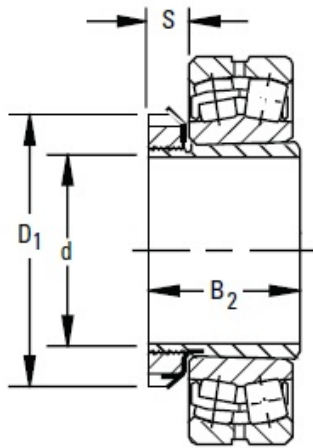

NTN-SNR BEARING RULMENTI S.R.L.

timken SNW-09 x 1 1/2 SNW/SNP-Pull-Type Sleeve, Locknut, Lockwasher/Lockplate Assemblies

Bearing No. SNW-09 x 1 1/2

Series	222K
Diameter d	1 1/2 in
Taper	1:12
SNW/SNP Assembly Weight	0.55 lb
Tolerance ¹	-0.003 in
B ₂	1.574 in
S	0.496 in
D ₁	2.536 in
Sleeve	S-09 x 1 1/2
Locknut	N-09
Lockwasher and Lockplates	W-09

SNW-09 x 1 1/2 Bearing 2D drawings and 3D CAD models