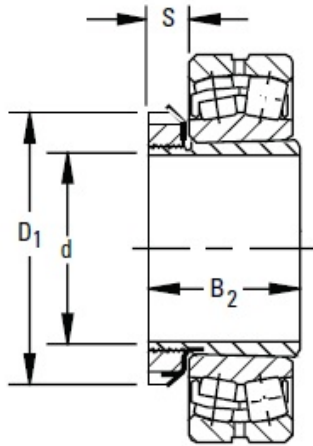

## timken SNW-3038 x 6 13/16 SNW/SNP-Pull-Type Sleeve, Locknut, Lockwasher/Lockplate Assemblies

Bearing No. SNW-3038 x 6 13/16

Series	230K
Diameter d	6 13/16 in
Taper	1:12
SNW/SNP Assembly Weight	16.5 lb
Tolerance <sup>1</sup>	-0.005 in
B <sub>2</sub>	4.402 in
S	1.250 in
D <sub>1</sub>	8.693 in
Sleeve	S-3038 x 6 13/16
Locknut	N-038
Lockwasher and Lockplates	W-038

SNW-3038 x 6 13/16 Bearing 2D drawings and 3D CAD models