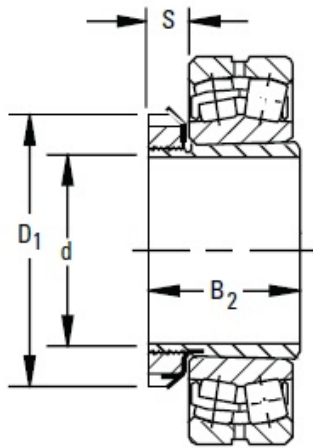

NTN-SNR BEARING RULMENTI S.R.L.

timken SNW-110 x 1 11/16 SNW/SNP-Pull-Type Sleeve, Locknut, Lockwasher/Lockplate Assemblies

Bearing No. SNW-110 x 1 11/16

Series	223K and 232K
Diameter d	1 11/16 in
Taper	1:12
SNW/SNP Assembly Weight	0.8 lb
Tolerance ¹	-0.003 in
B ₂	2.384 in
S	0.558 in
D ₁	2.693 in
Sleeve	S-110
Locknut	N-10
Lockwasher and Lockplates	W-10

SNW-110 x 1 11/16 Bearing 2D drawings and 3D CAD models