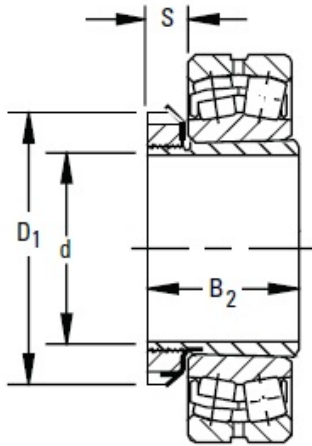

NTN-SNR BEARING RULMENTI S.R.L.

timken SNW-115 x 2 1/2 SNW/SNP-Pull-Type Sleeve, Locknut, Lockwasher/Lockplate Assemblies

Bearing No. SNW-115 x 2 1/2

Series	223K and 232K
Diameter d	2 1/2 in
Taper	1:12
SNW/SNP Assembly Weight	2.32 lb
Tolerance ¹	-0.004 in
B ₂	3.074 in
S	0.666 in
D ₁	3.880 in
Sleeve	S-115 x 2 1/2
Locknut	AN-15
Lockwasher and Lockplates	W-15

SNW-115 x 2 1/2 Bearing 2D drawings and 3D CAD models